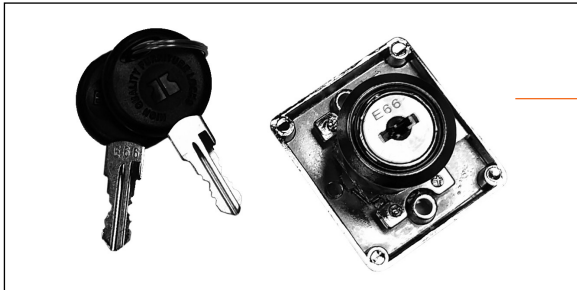

# hardware locks

KEYED CAM  
brushed nickel  
or black

HASP  
(for padlock)  
chrome

COMBINATION  
(3 Digit Dialing)  
brushed nickel

- Automatic locking system
- Switch between Public or Private mode freely
- Passcodes set and changed by user
- Passcodes consist of 4-15 digits for countless combinations
- includes anti-theft and fake PIN technology
- up to 10,000 openings on 4 AA batteries (supplied)

DIGITAL  
black, silver trim

- Private function for long term use
- Public function for short term use
- 8 digit Master and Sub-Master code
- 4 digit User code
- 6 digit Tech. code
- up to 15,000 openings on 2 AAA batteries (supplied)
- Swivel handle reveals # button for programming

DIGITAL WITH HANDLE  
silver gray