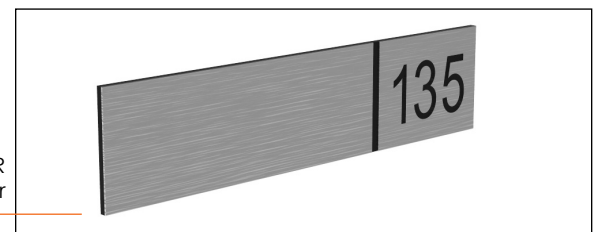

800.313.3446 | dedesigncorp.com

hardware ID tags

ROUND
brushed silver

SQUARE
brushed silver

OVAL
brushed silver

RECTANGULAR
brushed silver

LINEAR
brushed silver